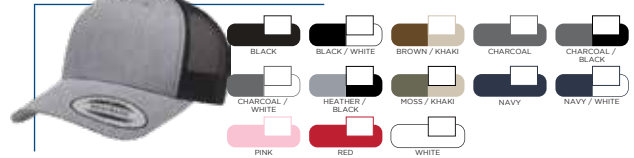

YP Classics Adult Retro Trucker Cap

[Click Image For Details](#)

Starting from $34.99

☐ Adjustable