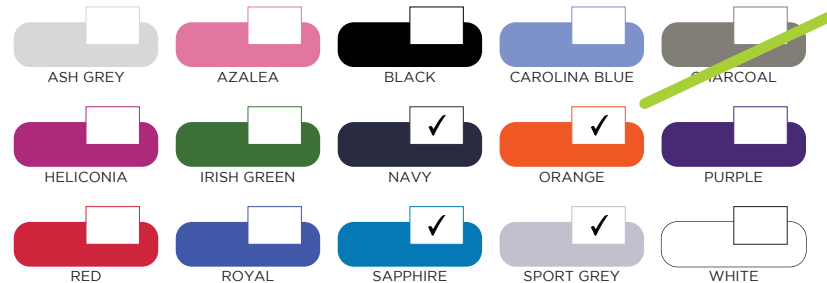

Click Image For Details

Starting from $19.99

☒ Unisex ☒ Womens ☐ Youth ☐ All

☒ Unisex ☒ Womens

First logo included in price. Extra logo add $5.00/location. Taxes & freight extra.