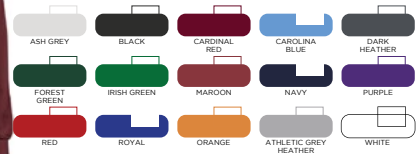

QUARTER & FULL ZIPS

Flux Quarter Zip Sweatshirt

[Click Image For Details](#)

Starting from \$49.99

Unisex Youth Both

Gildan Heavy Blend™ Full-Zip Sweatshirt

[Click Image For Details](#)

Starting from \$59.99

Unisex Youth Both

Surfer Full-Zip Sweatshirt

[Click Image For Details](#)

Starting from \$64.99

Unisex Youth Both

Maximum of four colours per product

PANTS & SHORTS

Dash Sweatpants