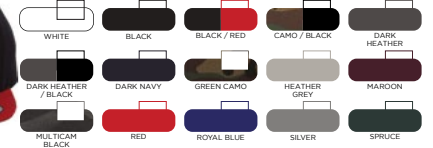

YP Classics Premium Flat Bill Snapback Cap

[Click Image For Details](#)

Starting from $34.99

☐ Adjustable