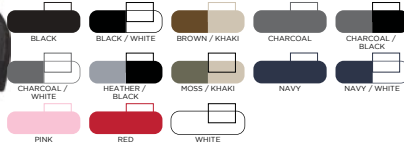

YP Classics Adult Retro Trucker Cap

[Click Image For Details](#)

Starting from $34.99

☐ Adjustable