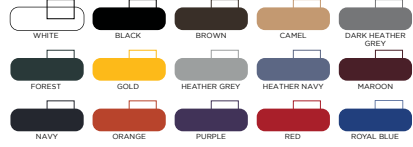

Sportsman 12" Solid Cuffed Beanie

[Click Image For Details](#)

Starting from $24.99

☐ One Size