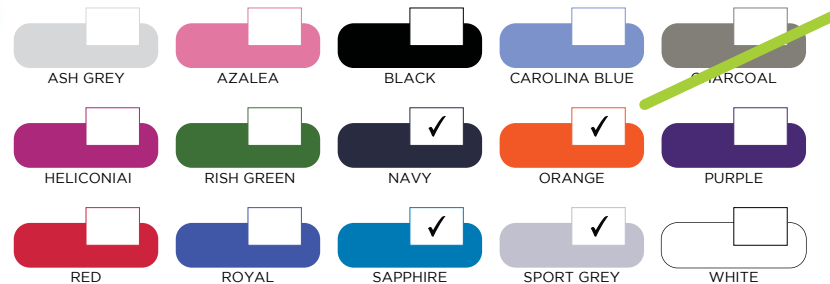

How To Get Started

STEP 1

Select your garments by clicking the top check box.

STEP 2

Select up to four colours by clicking the colour boxes.

STEP 3

Select your desired gender(s) by clicking the bottom check boxes.

TIP: Click the images to be directed to the product's details

Gildan Heavy Cotton™ T-Shirt

Click Image For Details

Starting from $19.99

☒ Unisex ☒ Womens ☐ Youth ☐ All

First logo included in price. Extra logo add $5.00/location. Taxes & freight extra.